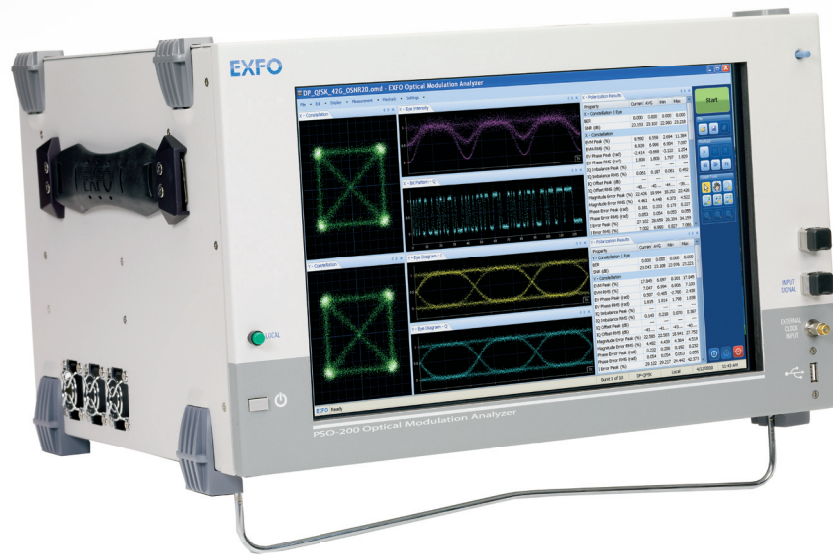

PSO-200 | OPTICAL MODULATION ANALYZER

NEW!
RENT-TO-BUY PLAN

You need an Optical Modulation Analyzer, but you have budget constraints?

THIS IS THE SOLUTION:

- › Rent a PSO-200 for 6 months with an option to buy the unit at the end*
- › If you decide to buy, you get a 70% credit on the rental amount paid
- › Program applies to PSO-220-100-ELO only, but software options can be added as required

PSO-200 KEY FEATURES

- › All-optical design providing the effective bandwidth to properly characterize waveforms and signals at 40 Gbit/s, 100 Gbit/s, 400 Gbit/s, 1 Tbit/s and beyond
- › Compatible with dual-polarization transmission
- › Fully integrated with the smallest form factor in the industry
- › Includes all the required tools to test transmitters during manufacturing (such as EVM, BER and masks)
- › Large touchscreen for high graphic quality and easy instrument control